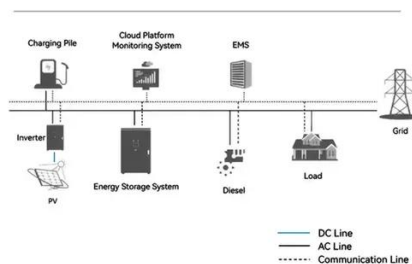

### [Vilion-BESS , EnerArk Integrated Outdoor Battery ...](#)

Vilion (Shenzhen) New Energy Technology Co., Ltd. Solar Storage System Series EnerArk Integrated Outdoor Battery Energy Storage Cabinet. ...

### [50kW/100kWh Solar Energy Storage System ...](#)

The 50kW/100kWh Solar Energy Storage system is designed to be flexible in deployment, easy to install and ship, responsive, and highly reliable. It ...

### System Topology