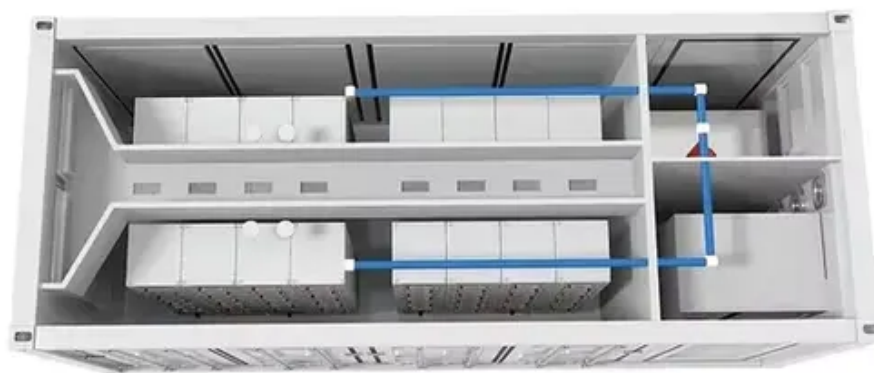

# East timor solar integrated energy storage cabinet 50kw

## East timor solar integrated energy storage cabinet 50kw