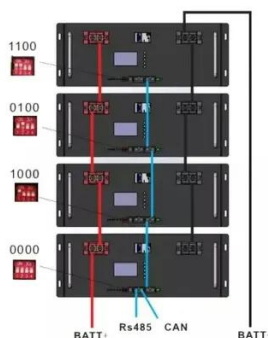

If by "cutter" you mean "Qatar", then it is a peninsula connected to Saudi Arabia, protruding into the Persian Gulf. It is also quite close to the island country of Bahrain.