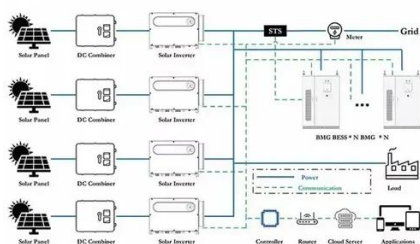

The 50kW/100kWh Solar Energy Storage system is designed to be flexible in deployment, easy to install and ship, responsive, and highly reliable. It integrates photovoltaic power generation ...

373kWh Liquid Cooled Energy Storage System

MEGATRON 1500V 344kWh liquid-cooled and 340kWh air cooled energy storage battery cabinets are an integrated high energy density, long lasting, battery energy storage system.