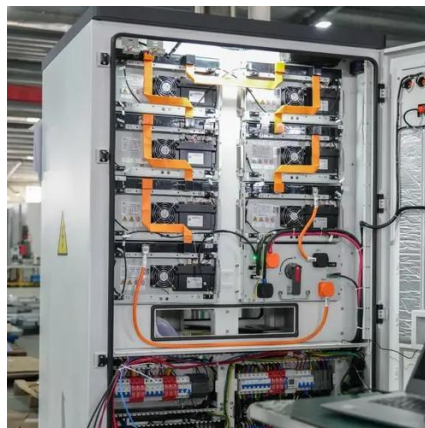

From lithium-ion supply chains to government subsidies, multiple factors are reshaping costs. In 2023, the average price per kWh for commercial BESS in East Asia dropped by 12% ...