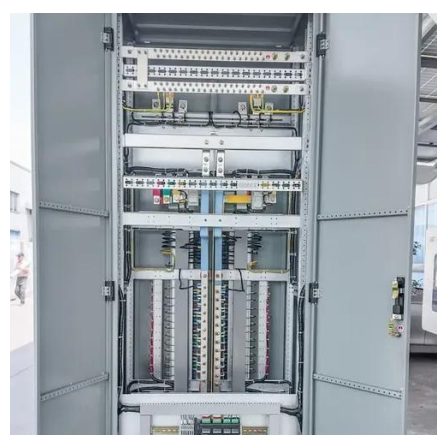

[Off-Grid BESS Solutions - Solar + Battery Storage](#)

Off-grid power solutions offer a sustainable pathway to energy independence by enabling users in remote or underserved areas to generate, store, and manage their own electricity without ...

[Outdoor Cabinet BESS Lithium Battery 100kWh Algeria](#)