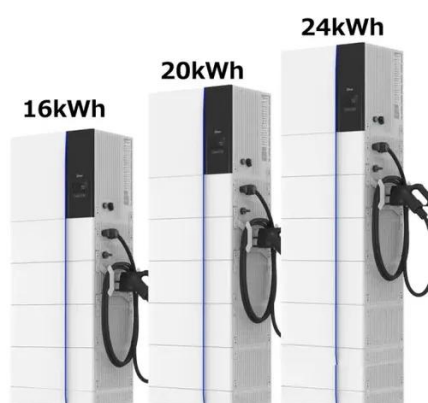

M50 Outdoor Cabinet The M50 cabinet is a small outdoor cabinet launched by Huawei for the rapid construction of FTTH at old wireless sites. The cabinet adopts a fully enclosed design ...