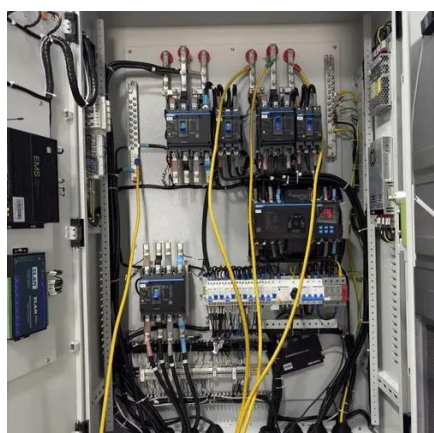

High quality Telecommunication Base Station Cabinet, Outdoor Electrical Cabinets Two Bay ET1678140 from China, China's leading product ...

[5g communication cabinet](#)

Enhance your business infrastructure with durable and efficient 5g communication cabinet designed for optimal performance and secure storage. Ideal for global market expansion.

Base Stations

The present-day tele-space is incomplete without the base stations as these constitute an important part of the modern-day scheme of wireless communications. They are ...

[Complete Guide to 5G Base Station Construction, Key Steps, ...](#)

Explore how 5G base stations are built--from site planning and cabinet installation to power systems and cooling solutions. Learn the essential components, technologies, and ...