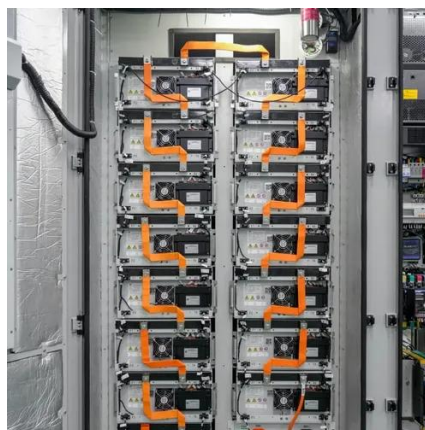

A 42U server rack is designed to accommodate a wide range of IT equipment, including servers, network switches, patch panels, power distribution units (PDUs), uninterruptible power ...

[42U 39" Depth IT & Telecom Cabinet SRF 42.6.10.M](#)

I got this 42U server cabinet a few days ago, and wow, it's massive. There's plenty of space for all my gear. If you need a beastly and reliable rack ...

[Metered Rack Power Distribution Unit Solutions](#)

42U has mastered rack power distribution. We make objective product recommendations based on a holistic analysis of your current environment and future requirements.