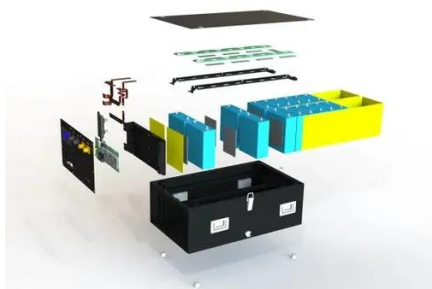

### PX4 Landing Page

The PX4 is more than just a rack power distribution unit. It is a unified rack PDU solution that provides forward-thinking tools, sensors, and insights to solve ever-evolving infrastructure ...