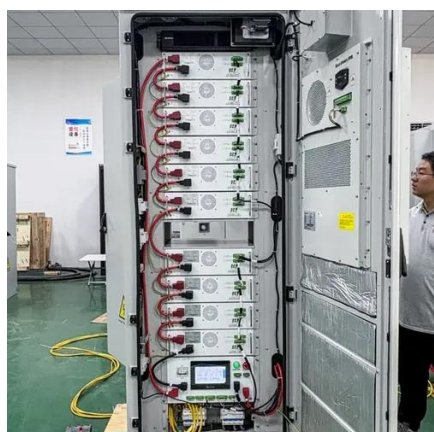

9U 600mm Wide x 600mm Deep IP65 Wall Mount Outdoor Cabinet Model : RODW9U24 AZE's 9U IP65 Wall mount Outdoor Cabinet are designed to protect your sensitive network ...