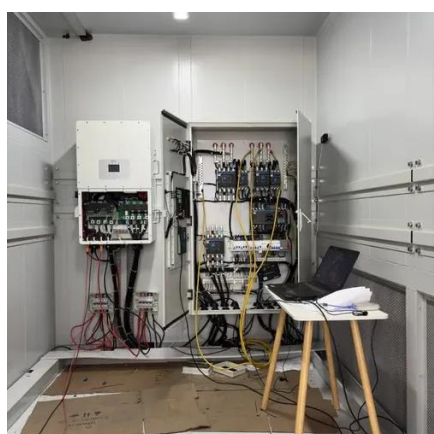

[Outdoor Photovoltaic Energy Cabinet, Base Station Energy ...](#)

The outdoor energy cabinet supports hybrid configurations with solar + battery + grid or diesel generator. The EMS intelligently switches among power sources for optimal cost-efficiency ...

[Dili Communication Base Station Inverter Grid-connected ...](#)

Jun 1, 2023 · The "Photovoltaic + communication" can support distributed PV power stations for communication base stations, realize local power supply, and solve the problems of power

[Base Station alert bit support](#)

Base Station alert bit support While the alarm bits are consistent across all Base Stations, support for and names of alarms vary by cabinet, transceiver, and power supply.

[Base Station Energy Cabinet](#)