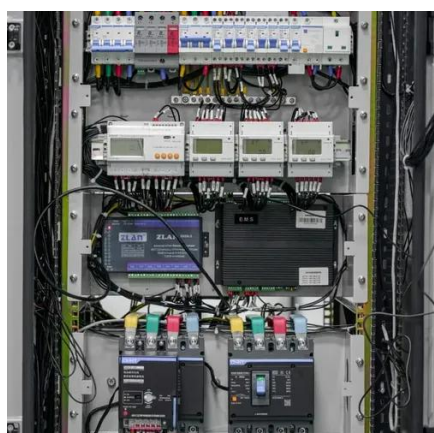

Solutions

Advanced thermal cooling and system control enables remarkable savings both in capital and operational expenditures. The flexible rectifier system and aluminium outdoor cabinet ...