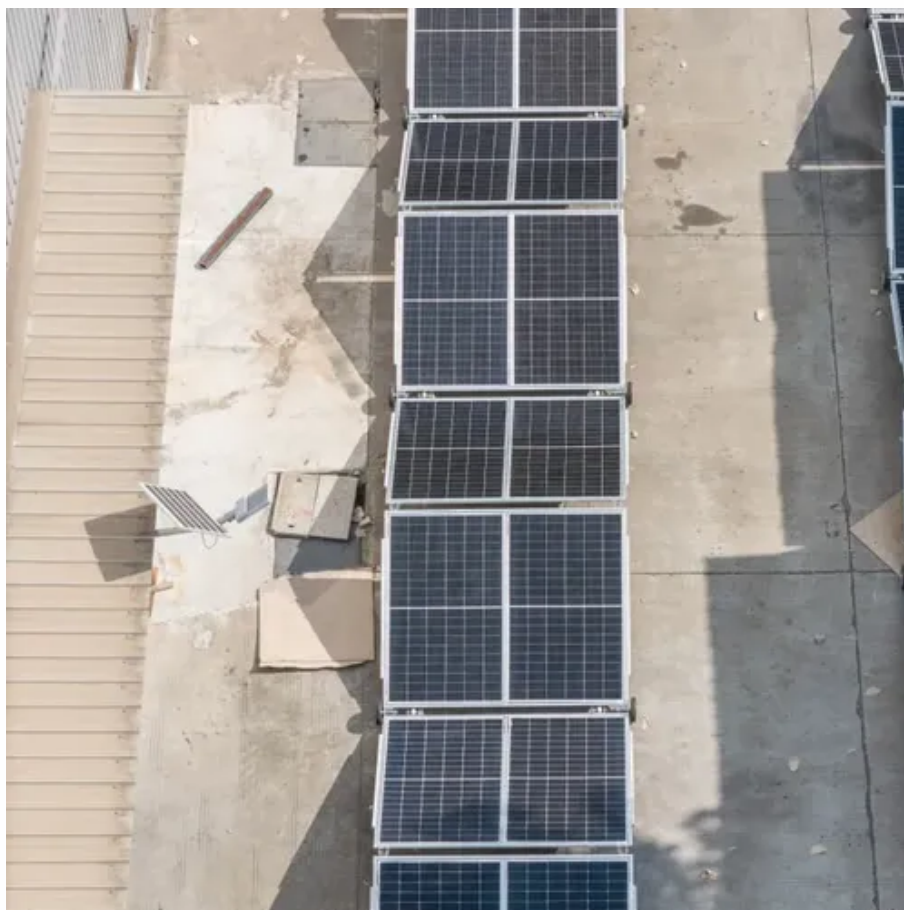

Delivery time for communication power supply cabinets rack-mounted units

Overview

What is a rpdu (rack power distribution unit)?

Every rPDU (Rack Power Distribution Unit) released by Delta is a result of our total commitment to engineering the most efficient and reliable power solutions on the market. They can be trusted for reliable power distribution while also offering protection for devices inside the rack.

What is a rack power distribution unit?

Rack Power Distribution Units (rPDUs) are the last link in the power chain and ensure delivery of critical power to IT loads. The rPDU is designed to distribute power to all types of IT equipment within the data center. The rPDU does not generate power but rather distributes power from the power source available.