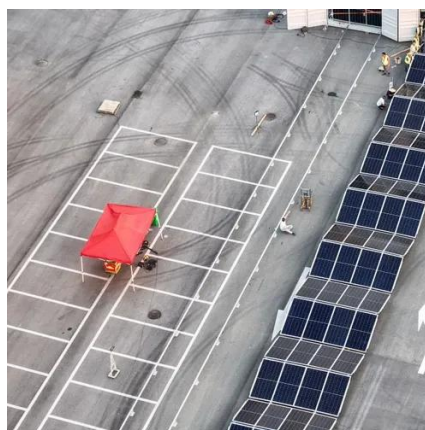

[10-200kWh Photovoltaic Energy Storage Cabinet](#)

High-capacity 10-200kWh photovoltaic energy storage cabinet with air conditioning temperature control and distributed energy storage for industrial and commercial applications.