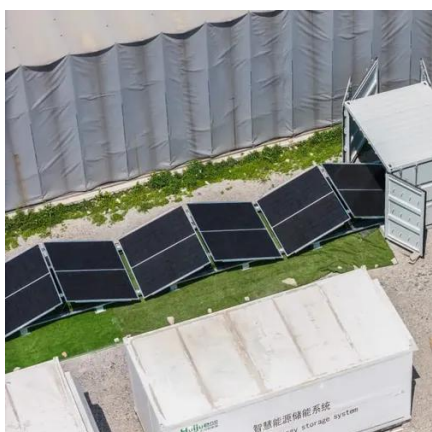

The Cisco R42612 R-Series rack is a 19-inch, 42U, industry standard EIA-310-D rack that is optimized for the integrated Cisco Unified Computing System (UCS). It supports all ...

[Vertiv(TM) Integrated Rack Solution Reference Design #42 ...](#)

Explore all Commercial and Office form factors and power configurations available, Endpoint, Rack, and Row by visiting the Solution Builder on Vertiv or by contacting a Vertiv Sales ...

[InfraSuite Modular Server Rack System](#)

Delta manufactures a 42U rack system to suit the needs of nearly any business, regardless of its size, industry, or application. These modular racks are a breeze to install, to upgrade, and to ...