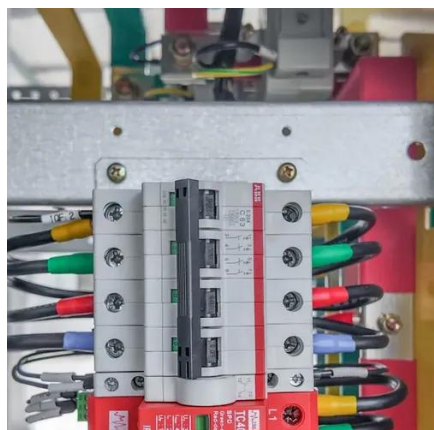

[Server Rack Cabinet , 42U](#)

Use the Baying Brackets, to connected or bay the Rack to multiple racks. There are four Baying Brackets two upper and two lower, located on the Rack's inner Door Frame.