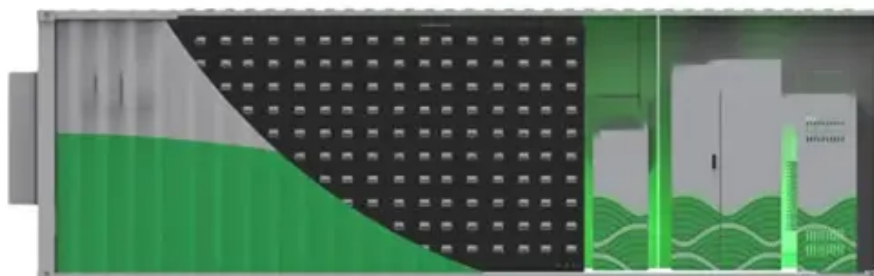

# Dc power storage cabinet for tourist attractions

This product is suitable for large villas, hospitals, schools, airports, car charging stations, industrial and commercial energy storage, photovoltaic power stations, wind power stations.

HindlePower's Battery Cabinet is designed to maximize DC system performance and battery life, saving YOU time and money. The EPIC series battery cabinet offers a NEMA 3R and NEMA 1 modular design, with built in intelligence, will safely house any combination of batteries, chargers, DC distribution.