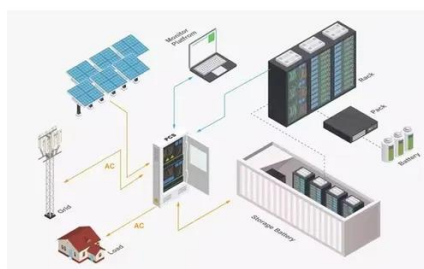

[The Best Washington, DC Tourist Attractions](#)

FAQs - DC Tourist Attractions (2026 & 2027) What is the best time to visit Washington, DC? The city is a year-round destination, but the cherry blossom season, ...