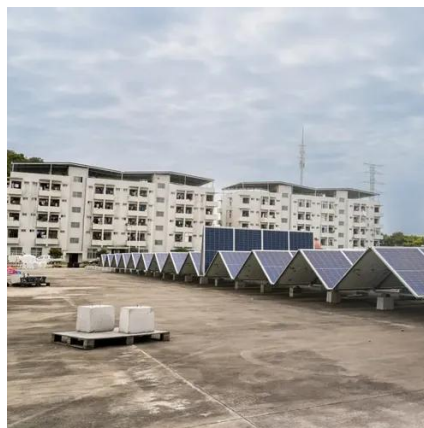

[Uninterruptible Power Supply (UPS) Backup Battery Cabinets](#)

Arimon battery cabinets are designed to accommodate battery monitoring solutions from a variety of manufacturers or work with our engineering team to customize a solution specifically for ...