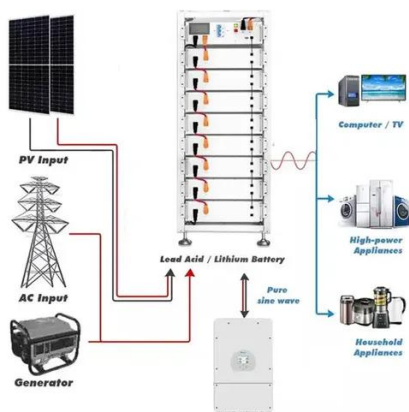

Server cabinet 36U 1200mm deep