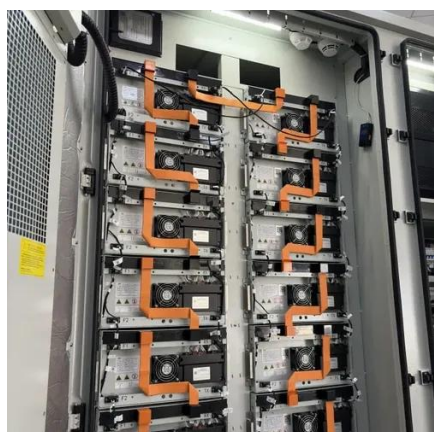

This way, we can choose the optimal maintenance based on load. We also set up a "Remote Support Center" to provide our customers ...