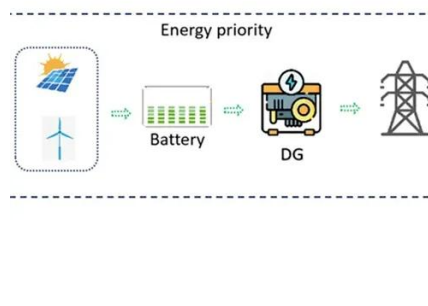

[HPL Lithium-Ion Battery Energy Storage System](#)

Designed by data center experts for data center users, the Vertiv(TM) HPL battery cabinet brings you cutting edge lithium-ion battery technology to ...