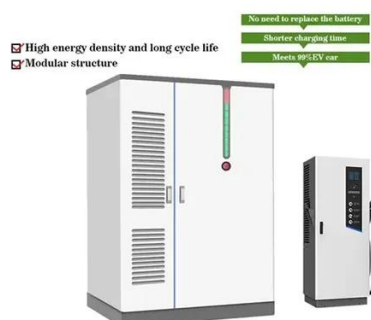

Introducing the Linkbasic 42U 1M Deep Battery Cabinet, the ultimate solution for secure and efficient battery storage in data centers and IT ...

[42U IP20 Lithium Battery Energy Storage Rack Cabinet . AZE](#)