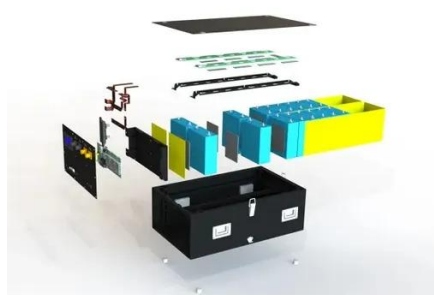

[PowerFlex Distributed DC Charging System , SETEC POWER](#)

PowerFlex is a scalable DC charging system with modular power cabinets and customizable dispensers, ideal for fleet, commercial, and public charging sites.

[DC Power Cabinets & Racks , Power Enclosures](#)