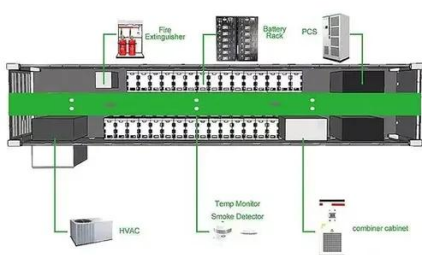

Power Supply Units (PSUs) Raycap's DC Power Supply units provide excellent rack-mounted power solutions for cell sites. They are efficiency, helps reduce downtime, and also increases ...