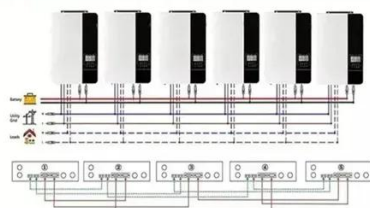

Parallel (Parallel operation up to 6 unit (only with battery connected))

AC input wires

AC output wires

[BTC Gen 4 360 kW Power Cabinet](#)

BTC Gen 4 360 kW Power Cabinet Delivering up to 360 kW with simultaneous dual 500A outputs, this power cabinet uses intelligent load balancing to support heavy-duty DC charging stations.