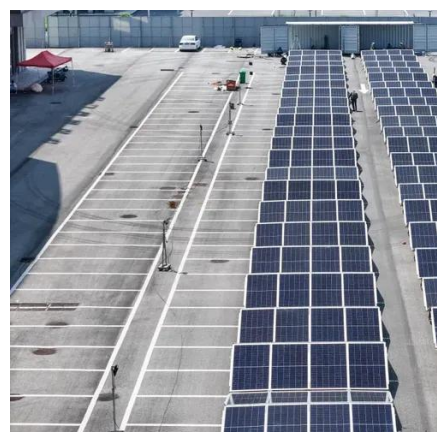

[Dawnice 200kWh Battery Storage Systems](#)

Dawnice Bess Manufacturer, 200kwh Battery Ess Cabinet Batteries with IEC UI Ce Msds UN38.3, Battery 8000 Times Cycle Life, ...