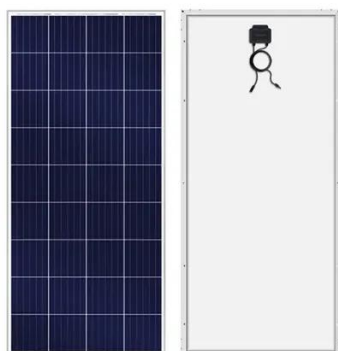

Buy Bretford CUBE Battery Charging Station CBSUSBC5AC-CK at COLAMCO : Choose between 5 and 10 bay battery stations to store and charge PowerStation Pro power banks.