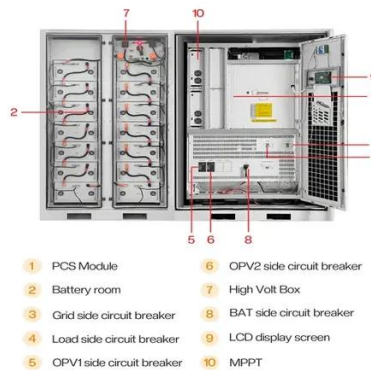

With fluctuating energy prices and the growing urgency of sustainability goals, commercial battery energy storage has become an ...