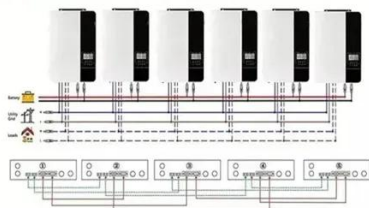

### [What is a Base Station Cabinet](#)

A base station cabinet protects telecom equipment, ensures stable power, cooling, and security, and supports 4G, 5G, IoT, and emergency networks.

Parallel (Parallel operation up to 6 unit (only with battery connected))