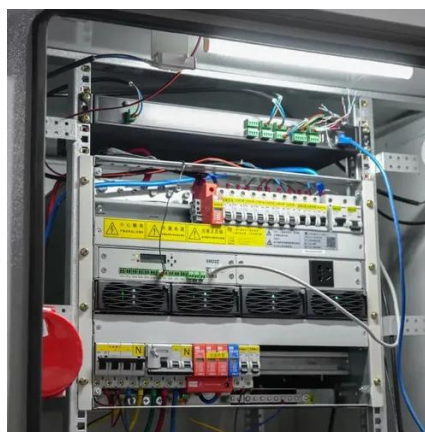

[Outdoor Construction Site Waterproof Industrial Socket Box ...](#)

welcome to taobao purchase outdoor construction site waterproof industrial socket box engine design work workshop industrial power maintenance portable mobile distribution box v, taobao ...

[Temporary Distribution Box on Construction Site ...](#)

Temporary Distribution Box on Construction Site 220V Outdoor Waterproof Industrial Socket Box Plastic Portable Power Supply Box, Find Details ...