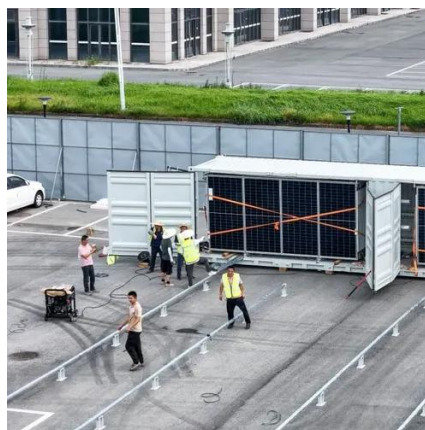

The new doghouse (portable distribution system) is ideal for tradeshow and exhibitions where a large number of ...

[Three-Level Distribution Box for Construction Site Temporary Power](#)

Buy Three-Level Distribution Box for Construction Site Temporary Power, Standard 380V Electric Finished online today!