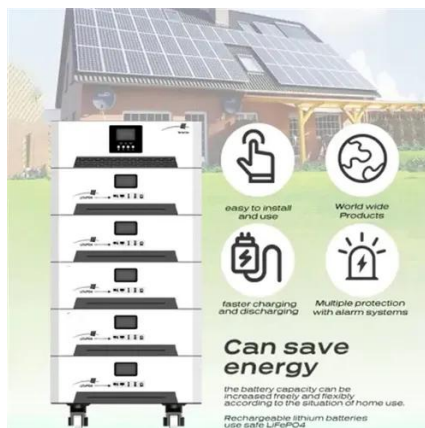

The Rover Lithium 40Ah Power Station is ideal for powering 12V accessories when remote camping for days or weeks at a time.