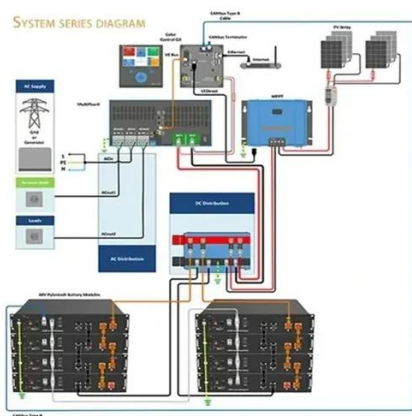

[Anker 535 Compact Power Station (Powerhouse 512Wh), ...](#)

Buy Anker 535 Compact Power Station (Powerhouse 512Wh), Portable LiFePO4 Batteries, 500W 7-Port Power Generator, 60W USB-C PD Port, LED Light for Camping & Power Outages, ...