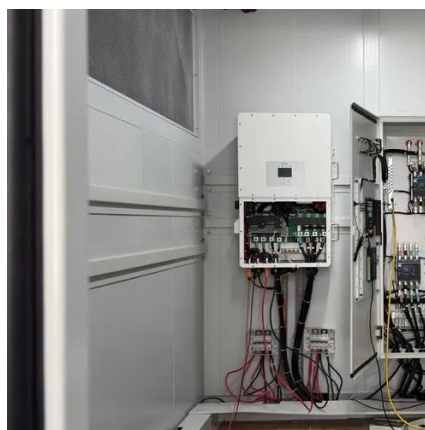

Charging station cabinet battery swap system

A special lithium battery protection module designed for lithium battery rental and replacement. In addition to the basic protection functions of lithium battery protection module, ...

15 slots battery swapping station for E-motorybike . Power GoGo

Battery Communication: Automatic identification of battery specifications for optimized charging, with full access to operational data and health diagnostics. Swap Bay Lighting: Compartment ...