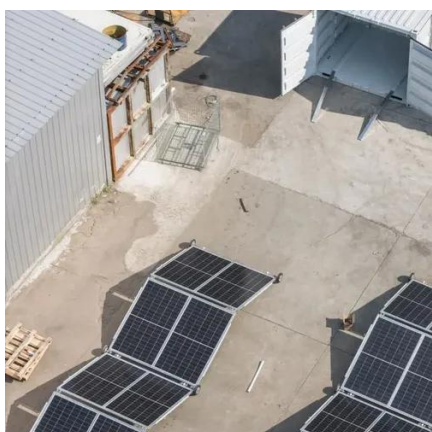

[Dc power supply cabinet-Distribution-Shenzhen Huahi Communication ...](#)

1. The distribution, the alarm display function, as the power distribution equipment, general installation in the communication board station transmission equipment room machine column ...