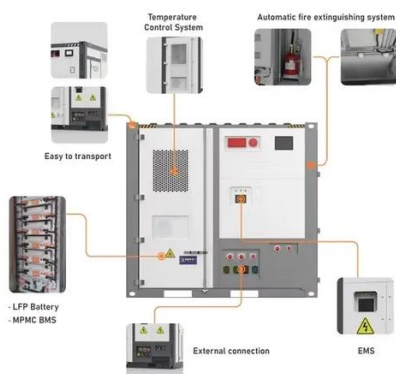

What is a preferred power supply architecture for DSL applications?

A preferred power supply architecture for DSL applications is illustrated in Fig. 2. A push-pull converter is used to convert the 48V input voltage to +/-12V and to provide electrical isolation. Synchronous buck converters powered off of the +12V rail generate various low-voltage outputs.

Overviews The Wall Mount Telecom Power Supply is an integrated outdoor power cabinet, integrating AC input power distribution, lightning protection ...

[Dc power supply cabinet-Distribution-Shenzhen Huahi Communication ...](#)

It combines AC power supply for station, DC operation power supply, AC uninterruptible power supply (UPS)/inverter power supply (INV) and communication power supply for power, and ...

[Embedded Communication Power Supply Dc 110v 20A igbt ...](#)