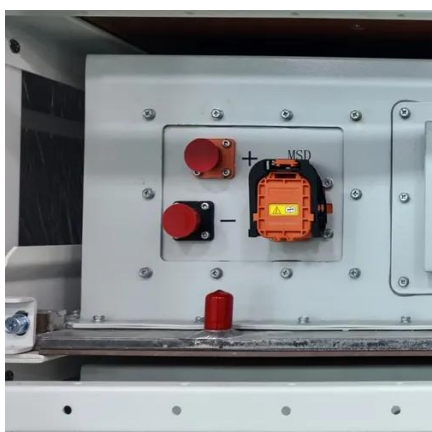

[Explained: Ac Dc Power Supply Cabinet Price Standards, ...](#)

Discover the key factors affecting ac dc power supply cabinet price, including standards, composition, performance specs, and industrial applications in telecom, energy, ...