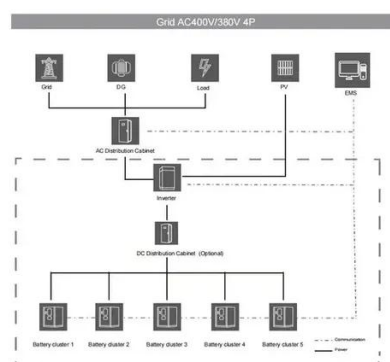

[600mm Wide 600mm Deep RackyRax Wall Mounted Cabinet , 800mm x 600mm](#)

Our range of 600mm wall mounted data cabinets have been designed with ease of installation and maintenance in mind. The high specification of the cabinet means it's suitable for almost ...