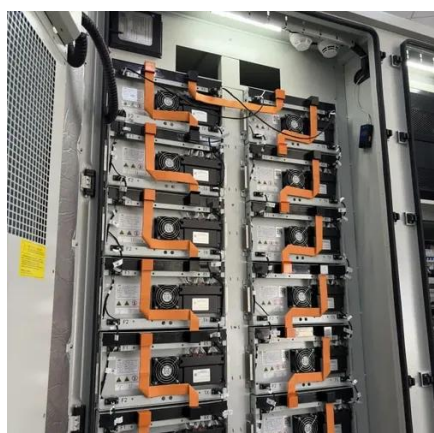

[Outdoor 100kW/215kWh Air-cooled Integrated Energy Storage ...](#)