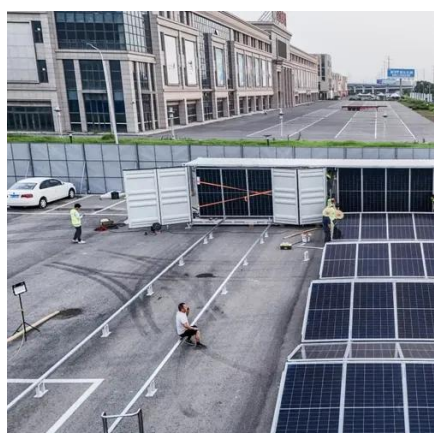

[Power Supply Cabinets](#)