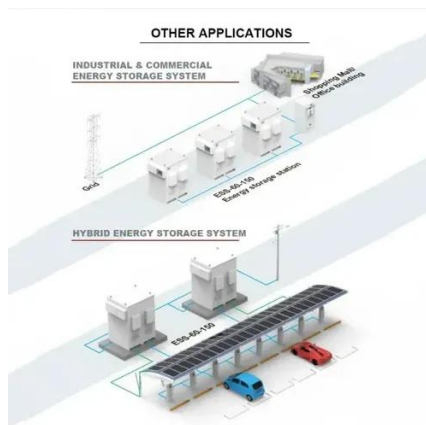

CTC3610CU - Cabinet, CTC, 1000A, 600V max, 1 phase or 3 phase, 3 wire or 4 wire, top or bottom feed, Cu.