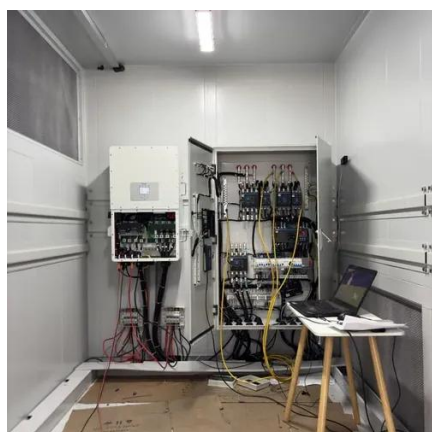

The base station cabinet can support the communication power system, cable distribution system, battery system, temperature control system, etc.