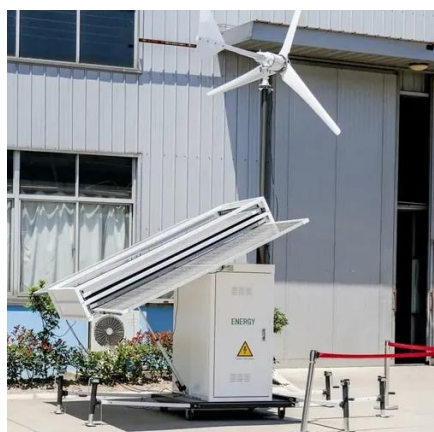

[Dual-gun DC charging pile 240kW-XuZhou Vast Advantage ...](#)

XuZhou Vast Advantage Group Co., Ltd ing the new charging rectifier module technology, the power factor is up to 0.99, and the efficiency is up to 95%. Wide output voltage range, 150 ...