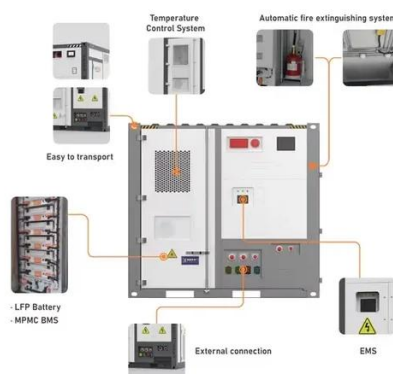

[Galaxy VS Classic Battery Cabinet, UL, Type 1, APC](#)

Back to Trade-ins Step 3 Share: Galaxy VS Classic Battery Cabinet, UL, Type 1 GVSCBT1 Galaxy VS Classic Battery Cabinet, UL, Type 1 Battery cabinet, 27.56" wide, that includes ...

[Large-Scale energy storage , Microgreen.ca](#)

EnerOne is built to meet IP level of 66 to work in all climate environment across Canada. The system consists of 8 battery modules, one control box, chiller, fire protection, and power ...