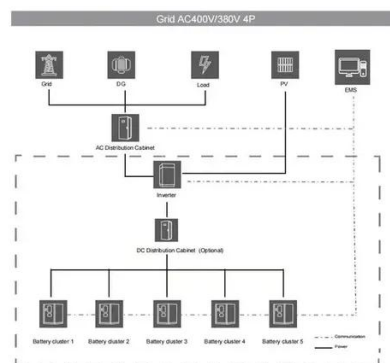

Explore StackRack's modular battery systems for residential, commercial, and utility-scale projects. Offering expert design, engineering and project management.

[Classic Battery Cabinet, IEC, 1000mm wide, Config B2, Galaxy ...](#)