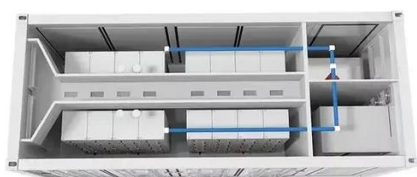

216KB Updated On 2023-09-29 Battery runtime charts for Galaxy VS 208V or 480V 3-phase UPS with Classic or Modular Battery Cabinet Environmental Profile Title Size Updated On Title End ...

[Galaxy VS 75kW 208V for external batteries. Start-up 5x8](#)

Galaxy Lithium-ion Battery Cabinet IEC with 13 x 2.04 kWh battery modules Galaxy Lithium-ion Battery Cabinet IEC with 16 x 2.04 kWh battery modules low level auxiliary contact, circuit ...

[PAC modular power supply 75kWh integrated photovoltaic](#)

PAC-75-50 system is an intelligent and modular power supply equipment integrating lithium battery and MPCS.