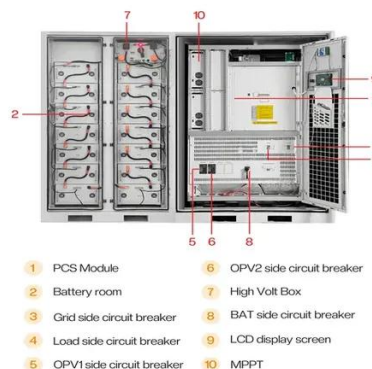

Shop confidently for your next new energy battery cabinet open knowing that our selection is curated to align perfectly with your needs.