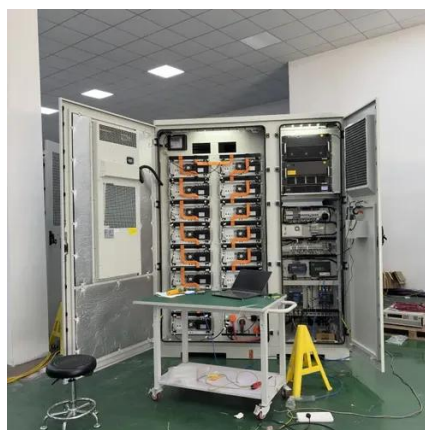

[What is a Telecom Enclosure and Why is it Important](#)

A telecom enclosure protects and organizes equipment like routers and switches, shielding them from environmental hazards and ensuring reliable network performance.