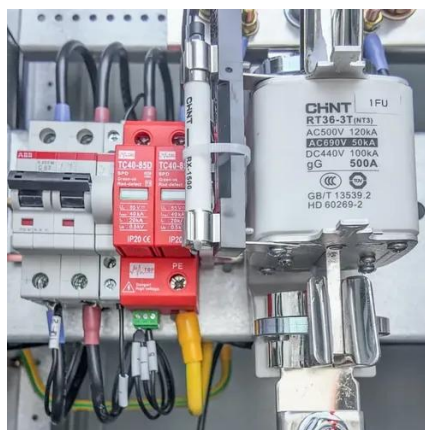

[Generator Termination Cabinet](#)

Generator Termination Cabinet A Quick and Convenient Station to Connect External Generator Power Our GTC will help you easily establish a connection to back-up power and keep you up ...