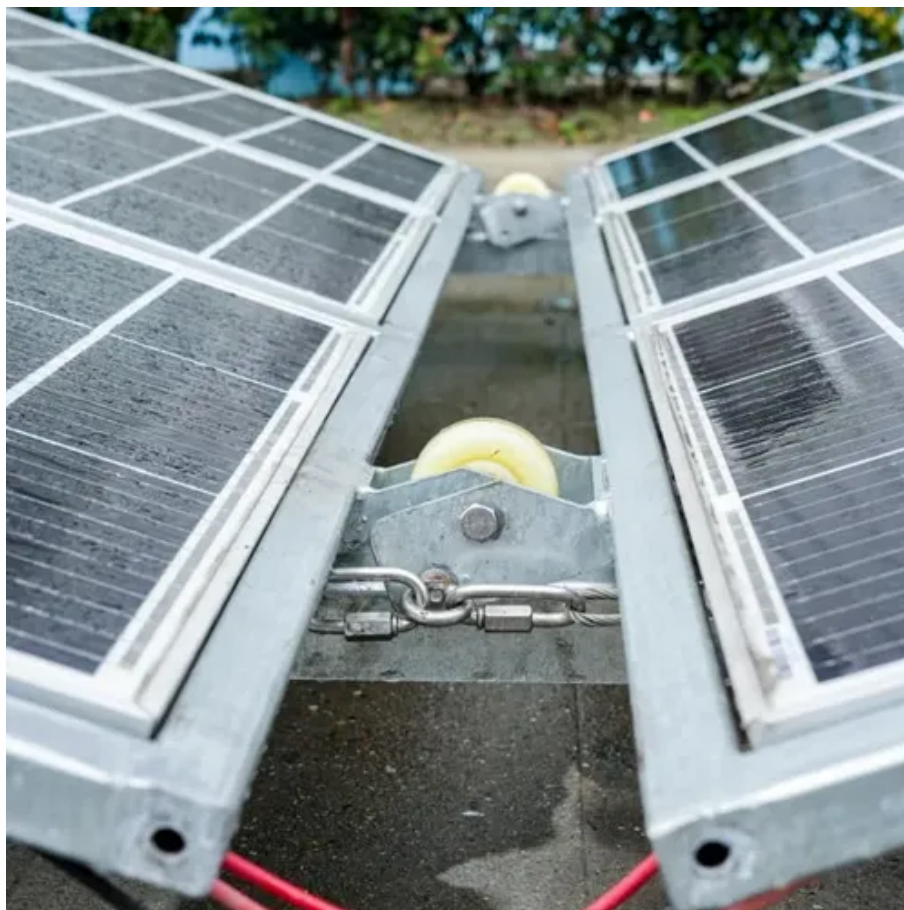

Cabinet emergency base station

Cabinet emergency base station

[Rath Communications Base Station 16 Zone](#)

This system features a lockable base station cabinet and two-way communication utilizing one dedicated phone line. With one pair of wires ...

[Thermal Isolated Telecom Shelter Cabinet ...](#)

Specialized in outdoor shelter, cabinet, modular house for Telecom, environmental monitoring, computer data center, energy storage ...

[ICOM F5021 VHF Base Station](#)

Just plug it into any standard household 110 volt AC outlet, plug in your antenna and you are in business! Radio Includes: ICOM F5021 VHF 50 ...

[Base Station SmartRescue 5, Surface Mount ...](#)

The Base Station SmartRescue 5, Surface Mount Cabinet w/Door is part of Rath's Area of Rescue System; a durable, cost effective security solution.