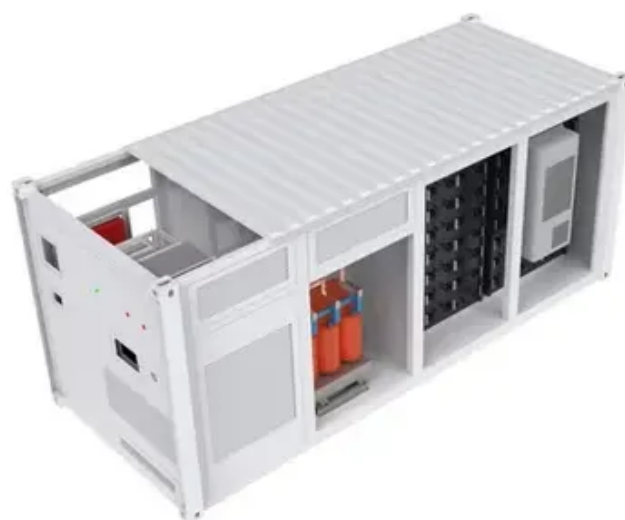

# Bulk procurement of 25kw outdoor telecom cabinets for base stations

## Bulk procurement of 25kw outdoor telecom cabinets for base stations

### [Base Station Energy Cabinet](#)

The Base Station Energy Cabinet is a fully enclosed, weather-resistant telecom energy cabinet designed to provide reliable power distribution and battery backup for outdoor communication ...

### [Outdoor Photovoltaic Energy Cabinet, Base Station Energy ...](#)

An Outdoor Photovoltaic Energy Cabinet is a fully integrated, weatherproof power solution combining solar generation, lithium battery storage, inverter, and EMS in a single cabinet. It ...