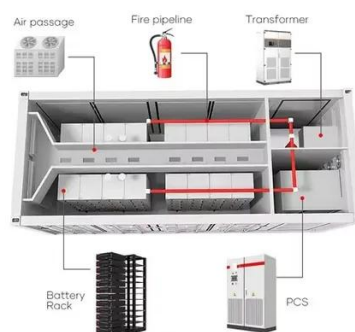

Products

Have a question? We'd love to hear from you.