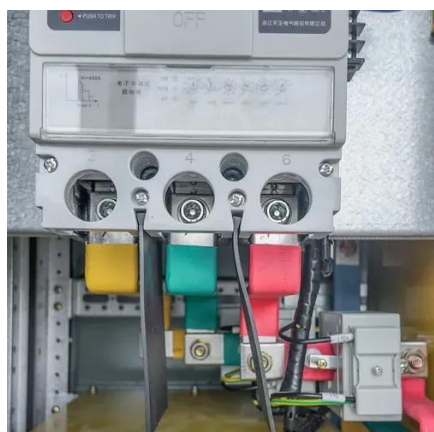

[42U Server Racks & Cabinets -- Price on 42U ...](#)

What is a 42U rack? A 42U rack refers to a server rack that occupies 42 units of vertical space. These racks are typically used in data centers for ...