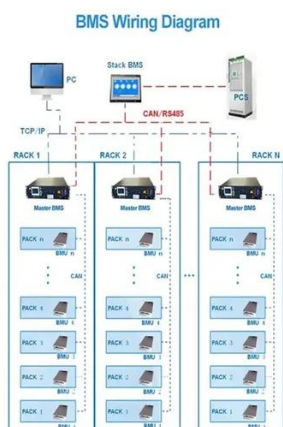

[Tecmojo 42U Server Rack Network Cabinet with PDU, Cooling Fans, Rack](#)

Comprehensive Accessories: This 42U IT cabinet Includes 8 outlets power strip (PDU), cooling fans, shelf, rack rails, cable management panels, casters with brakes for an ...

[42U Rack Dimensions & Specifications , AZE](#)