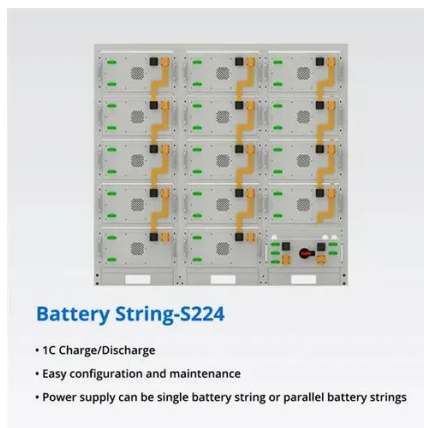

Learn the formula to calculate cooling for telecom cabinets, including internal and external heat loads, safety factors, and tips for ...