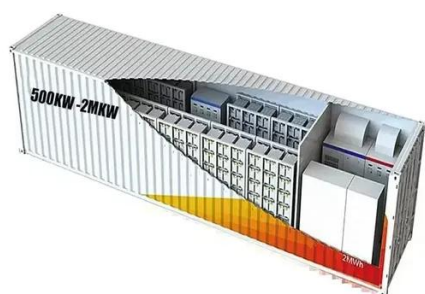

Explore Waterproof & Weatherproof NEMA-Rated Outdoor Enclosures and Cabinets with AZE!
Durable Materials: Choose from galvanized steel,
...

[Outdoor Enclosures , NEMA Rated](#)

Outdoor enclosures are available in plastic and metal, and come in a variety of styles and sizes to suit virtually any project's needs. Outdoor ...