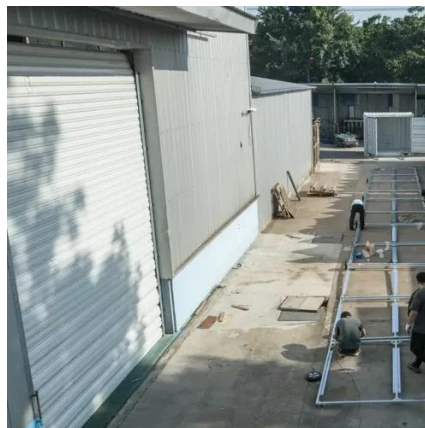

Westell is a collaborative partner in telecom system integration and outside plant (OSP) deployment optimization providing customized, fully ...