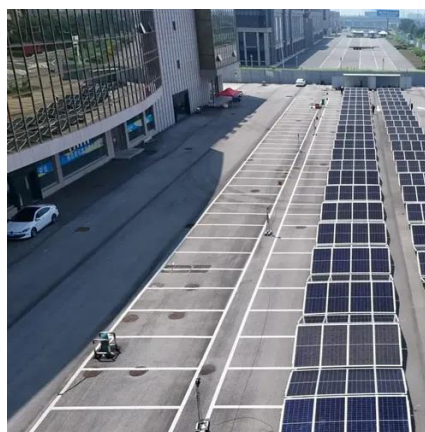

[Grid integration of battery swapping station: A review](#)

Battery Swapping Station (BSS) proposes an alternative way of refueling Electric Vehicles (EVs) that can lead towards a sustainable transportation eco...