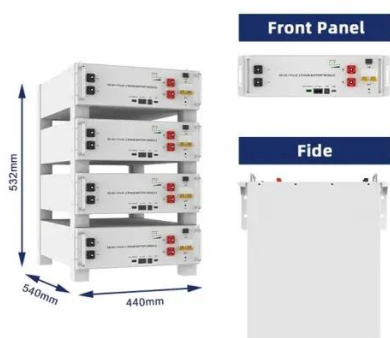

[Battery Swapping Stations and Swap Cabinets: The Ultimate ...](#)