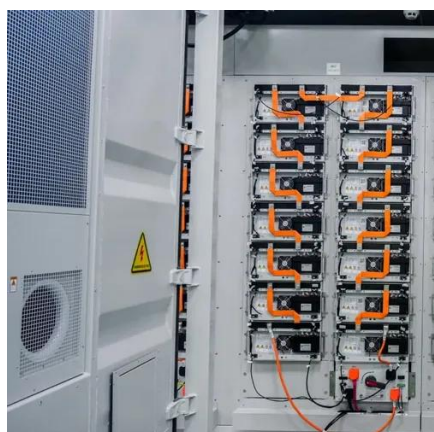

Researchers at MIT recently unveiled a base station power system inspired by electric eels' bioelectrogenesis, achieving 94% efficiency through ionic charge stacking. While still ...

GRADE A BATTERY

LiFePO4 battery will not burn when overcharged, over discharged, overcurrent or short circuited and can withstand high temperatures without decomposition.

[An optimal dispatch strategy for 5G base stations equipped with battery](#)

The escalating deployment of 5G base stations (BSs) and self-service battery swapping cabinets (BSCs) in urban distribution networks has raised concern...

[Battery Cabinets & Enclosures](#)

Exponential Power's Battery Cabinets & Enclosures provide durable, secure solutions for telecommunications and industrial applications. Designed to protect battery systems, these ...

[Outdoor Integrated Telecom Cabinet for Base Stations & Nodes](#)

Durable outdoor integrated telecom cabinet for base stations and data nodes. Provides reliable protection and efficient housing in harsh environments

[An optimal dispatch strategy for 5G base stations equipped with battery](#)