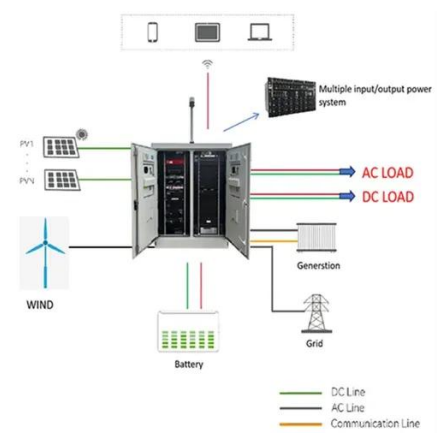

[70A-120A Battery Energy Storage Connector, 6mm² High Current](#)

70A-120A Battery Energy Storage Connector, 6mm² High Current Connectors 10-25mm² IP67 Waterproof Thread Wiring Power Adapter Quick Plug Terminal Right Angle Plug ...