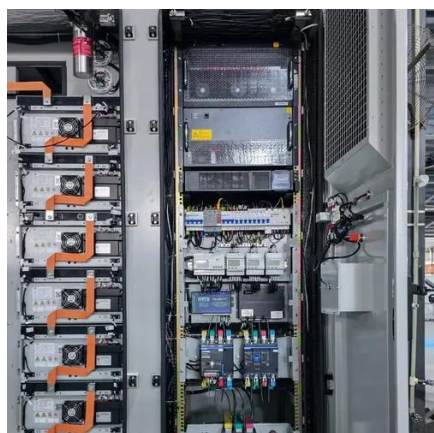

[Battery Energy Storage Terminal Connector, 120A IP67 Waterproof ...](#)

The 1500V threaded locking structure effectively prevents loosening due to vibrations. Simply press the unlock button with one hand to conveniently and quickly connect ...