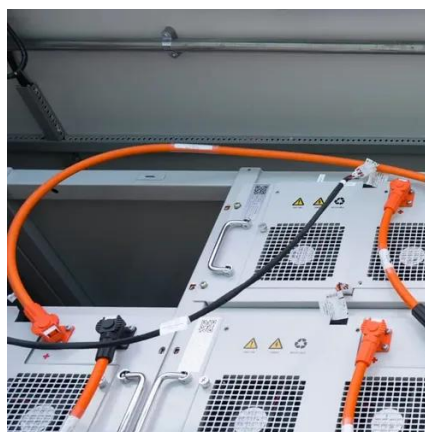

[Battery Energy Storage Terminal Connector, 120A IP67 Waterproof ...](#)

The 1500V threaded locking structure effectively prevents loosening due to vibrations. Simply press the unlock button with one hand to conveniently and quickly connect ...