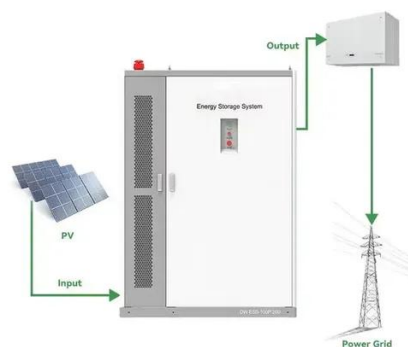

[Household Battery Recycling](#)

Household battery recycling locations Lead-acid batteries, or "automotive type batteries," are banned from disposal. Consumers may bring lead-acid batteries to any Wisconsin retailer that ...