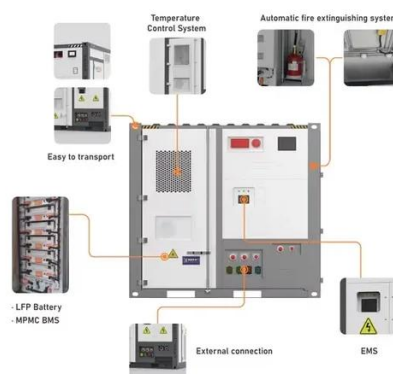

EMS ensures the safety of the system. What is an all-in-one ess cabinet? The All-in-One ESS Cabinet is an advanced energy storage solution designed to meet the needs of modern ...

### [Fortress Power eSpire 306 , Commercial Energy Storage](#)

The eSpire 306 is Fortress Power's flagship commercial energy storage system, offering up to 554 kWh of capacity and advanced control features for grid support, peak shaving, and backup ...

### [Container Energy Storage System ESS Power Base Station](#)

An energy storage system container or ESS container is a storage facility mainly fabricated from metal or shipping containers to store battery banks. The containerized ESS systems host ...