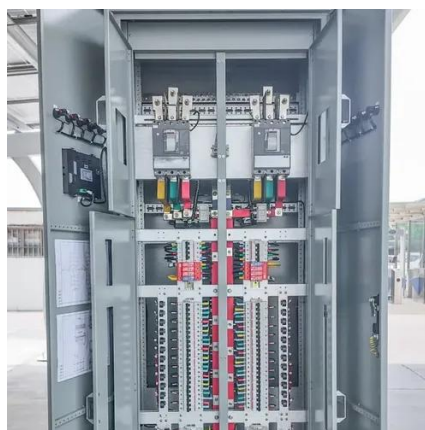

[Battery Cabinet Solutions: Ensuring Safe Storage and Charging ...](#)

Discover how a battery cabinet ensures safe lithium-ion storage and charging. Learn about US (NFPA 855, OSHA) and EU regulations, fire-resistant designs, and ...