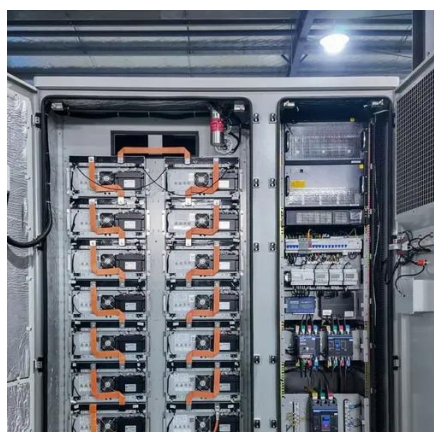

EG4 Storage Solutions 6 Slot Battery Rack comes fully assembled and ready-to-roll with casters. The rack's cabinet door swings open on a ...