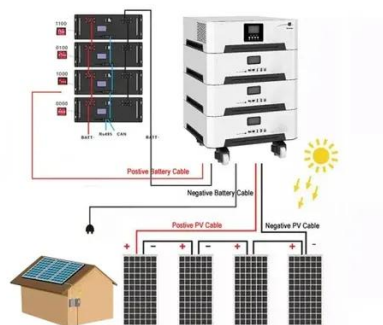

An existing PWRcell Battery Cabinet can be upgraded with additional modules. Use the graphic below and the chart on the back of this sheet to understand what components you need for ...

[SRB6 Battery Kit , Outdoor-Rated 30 kWh Energy Storage Solution](#)

We will ship it when it comes in stock. This StackRack battery kit offers up to 30 kWh of reliable battery storage in a pre-assembled, outdoor-rated SRB6 battery cabinet. The system includes ...

[Uninterruptible Power Supply \(UPS\) Backup ...](#)

Arimon offers several standard monobloc or top terminal battery cabinet sizes for 10 kVA to 125 kVA UPS systems accommodating monobloc batteries ...

[EG4® Enclosed Battery Rack Pre-Assembled 6 ...](#)

EG4 Storage Solutions 6 Slot Battery Rack comes fully assembled and ready-to-roll with casters. The rack's cabinet door swings open on a ...