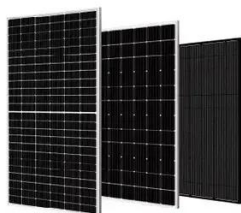

### [Base Station Energy Cabinet](#)

The Base Station Energy Cabinet is a fully enclosed, weather-resistant telecom energy cabinet designed to provide reliable power distribution and battery backup for outdoor communication ...