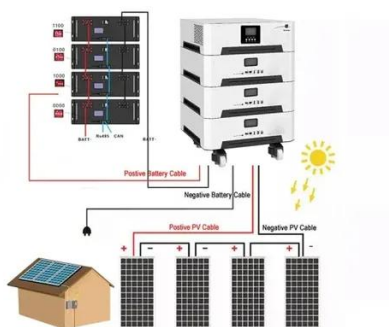

### [Base Station Energy Cabinet](#)

The Base Station Energy Cabinet is a fully enclosed, weather-resistant telecom energy cabinet designed to provide reliable power distribution and battery backup for outdoor communication ...

### [Pole-Type Base Station Cabinet , Efficient Energy Solutions for](#)

Discover the Pole-Type Base Station Cabinet with integrated solar, wind energy, and lithium batteries. Designed for seamless installation and remote monitoring, this energy-efficient ...

### [Dual Bay Cabinet with Equipment & Battery Compartments](#)

Durable dual bay cabinet with separate compartments for equipment and battery backup. Designed to ensure efficient organization and reliable power support.

### [Pole-type base station energy cabinet](#)

With intelligent power-off function, remote control of each branch output on-off function; Photovoltaic, wind power generation, inverter output, 12V output, etc. can be configured ...