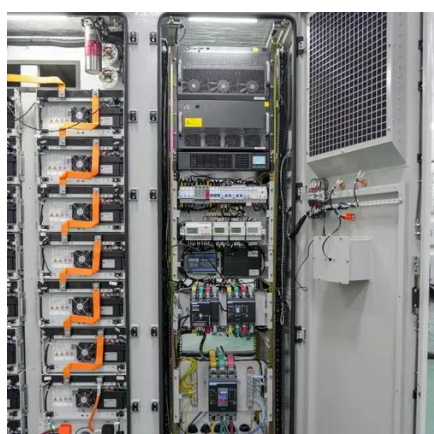

### [IP65 Aluminum Enclosure Outdoor Telecom Cabinet for Base ...](#)

AZE's Outdoor Telecommunication Cabinet with Air Conditioner is mainly used for wireless communication base station, including the new generation of 4G system, communication ...